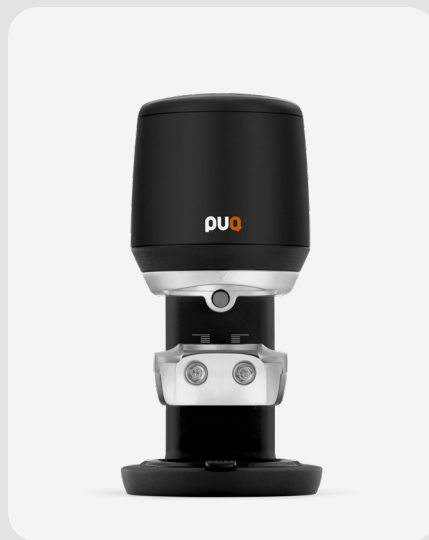

MINI

**YOUR
SPRINGBOARD
INTO THE WORLD
OF AUTOMATIC
TAMPERS**

puq
PRESS

coffee

5.0s

puq

SMALL BUT MIGHTY

The smallest PUQ available - perfect for those who want an entry-level automated tamper, but don't want to compromise on power.

CAPACITY	Up to 7 kg of coffee per week
WARRANTY	2 year / 150.000 tamps
COLOURS	Black, White
TAMPING PROFILES	SPEEDY - PRECISION - SINGLE
PROFILE SWITCH	No
PRESSURE RANGE	10 - 30 kg
ADJUSTMENT WHEEL	No
MIRROR TRAY	No
DIMENSIONS	18.1 × 13.6 × 27.2 cm

A PERFECTLY LEVEL TAMP, EVERY TIME

Engineered to replace the pressure of manual tamping, to deliver precision and consistency - every time you tamp.

SAY FAREWELL TO SORE ARMS

Tamping is an important part of a barista's craft, but doing it by hand hundreds of times a day damages shoulders and wrists. So why not let PUQ Press deliver the perfect tamp for you?